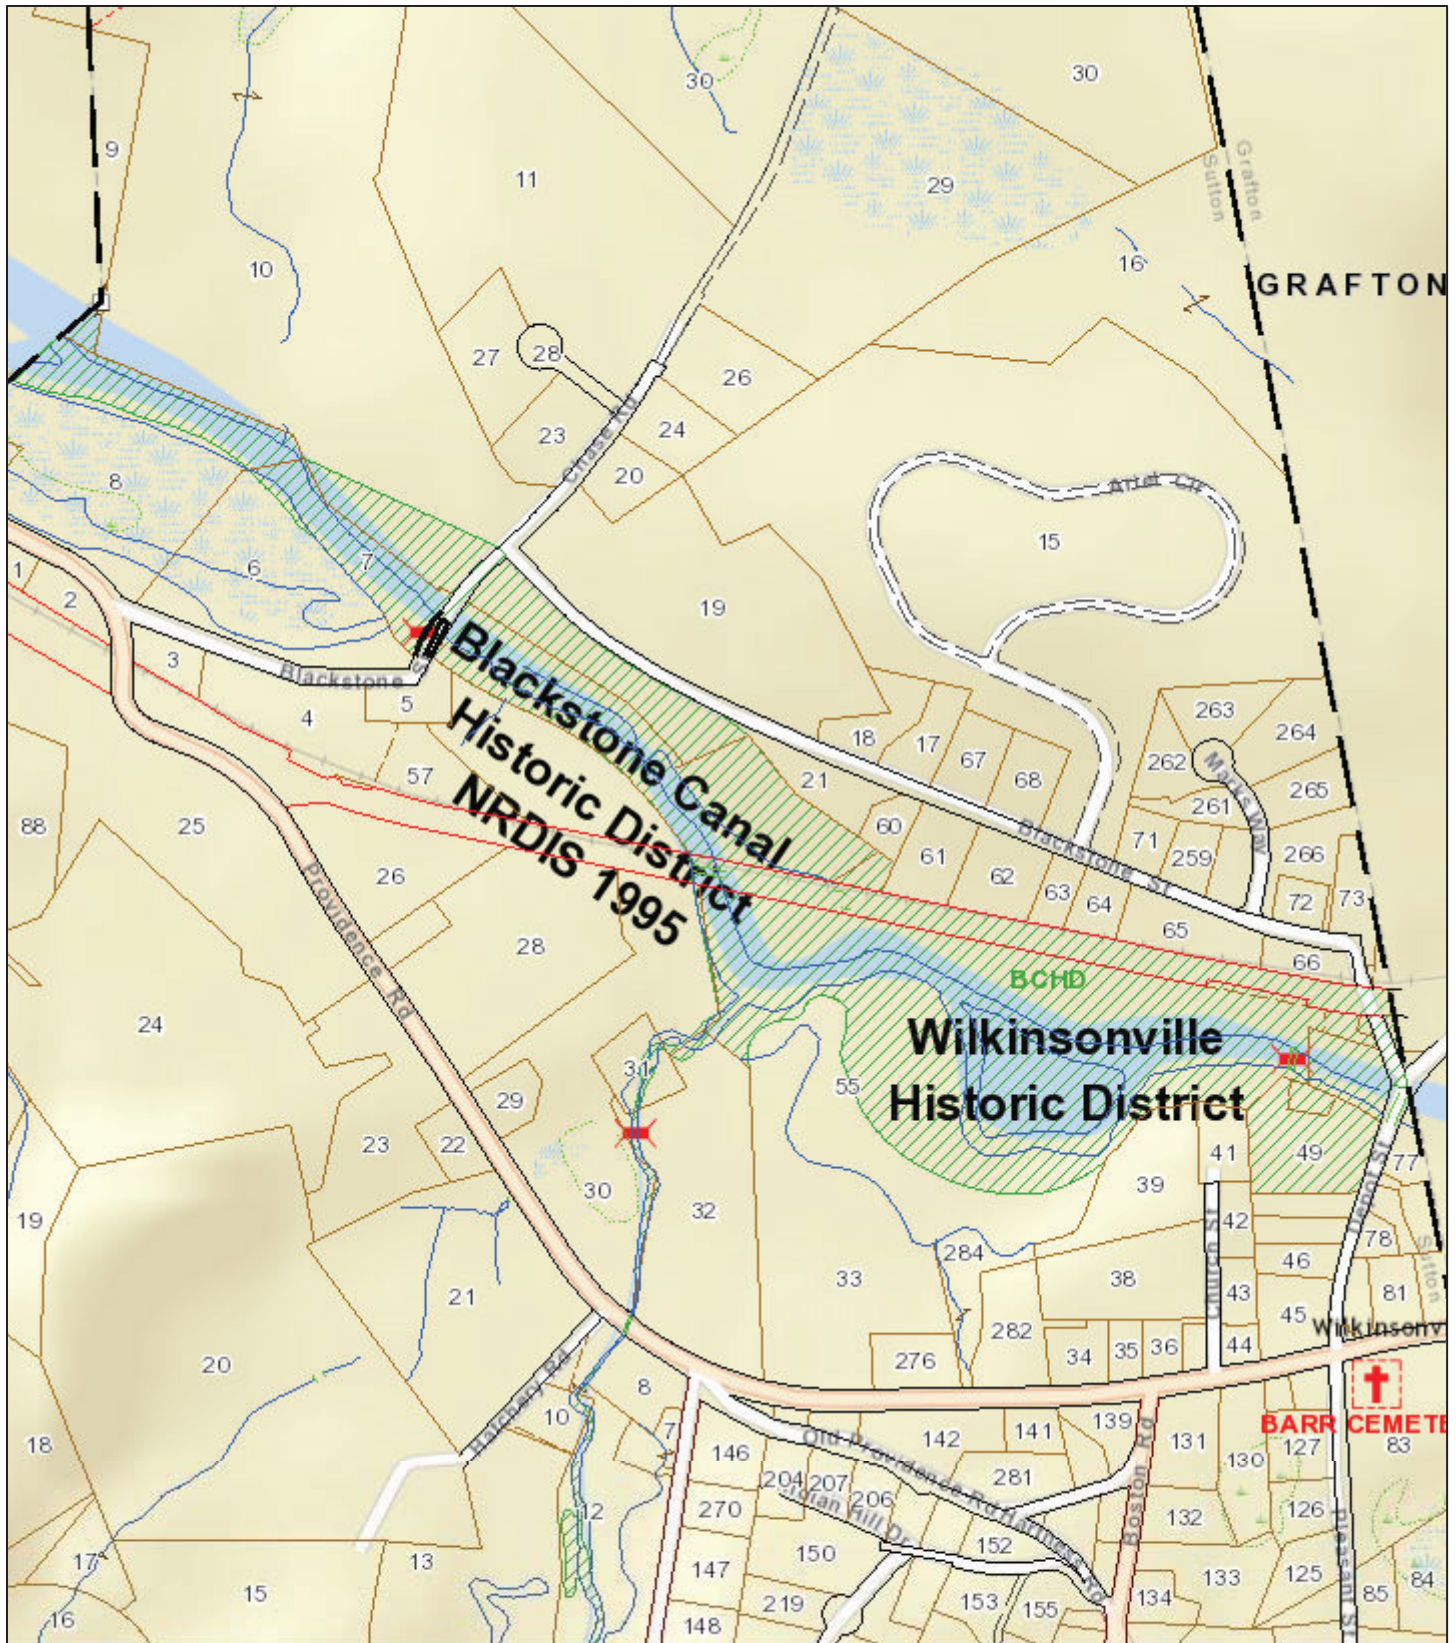

Blackstone Canal National Historic Dist

Sutton, MA

December 13, 2016

1 inch = 537 Feet

www.cai-tech.com

Data shown on this map is provided for planning and informational purposes only. The municipality and CAI Technologies are not responsible for any use for other purposes or misuse or misrepresentation of this map.